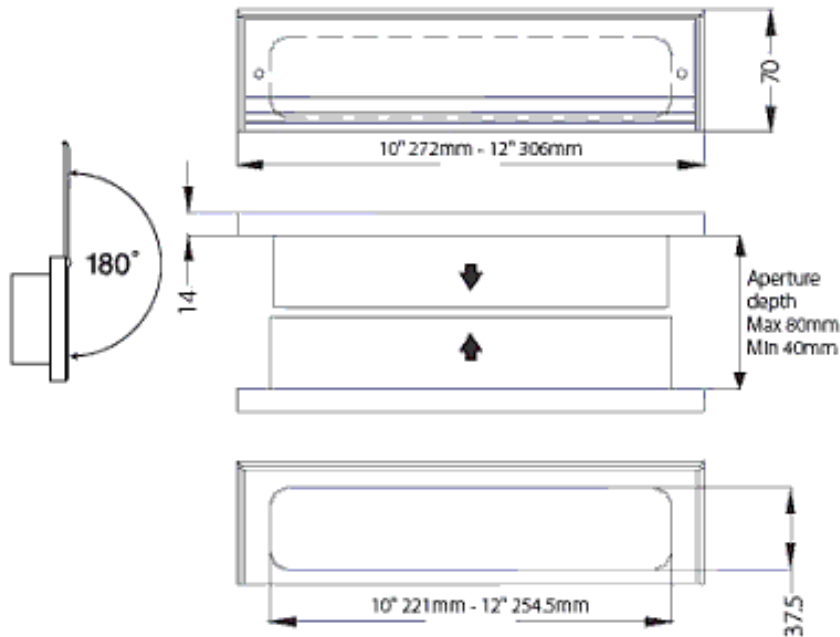

Available in 10" Standard (272mm x 70mm) and 12" Commercial (306mm x 70mm) sizes.

Cut out required is 241mm x 57mm for standard size letterbox and 274mm x 57mm for commercial size letterbox.

Product Availability

Adjustable to suit door thickness from 40mm – 80mm.

Both 10” and 12” sizes have a black ABS frame, except the SS which has a silver frame. The letterboxes are available in Satin Aluminium, Chrome Plated, Stainless Steel, Polished Silver, Polished Brass or Polished Gold letter plate flaps.