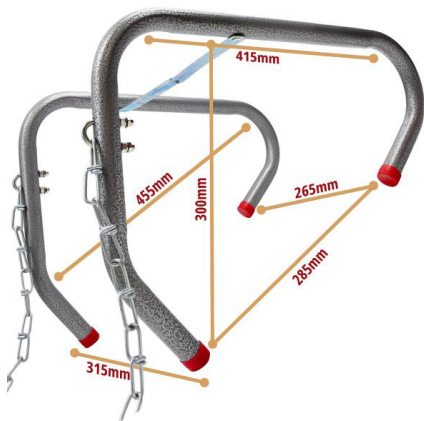

THREE-STOREY FIRE ESCAPE LADDER – 7.5M

Data Sheet

FEATURES:

- Suited for domestic properties
- Designed to fit onto window sills of three-storey buildings
- Measuring 7.5metres in length
- Maximum load of 350kg (55 stone)
- Lightweight steel construction
- Easy to store and transport, with tangle-free design

www.VigilProducts.com

Unit 11C, Claremont Way, Lakesview Industrial Park, Canterbury CT3 4BF

VIGIL TWO STOREY FIRE ESCAPE LADDER – 7.5M

Our Vigil fire escape ladder works by hooking around the window sill, and with a total length of 7.5 metres (or 24 feet, 6 inches) it is designed to facilitate a quick escape from a three-storey window. With a lightweight and tangle-free design, it is easy to escape from the second-floor bedroom window when hooked in place so you and your family can escape no matter what.

Every Vigil fire escape ladder comes fully assembled. Each tread has an anti-slip design and features stand-offs which keep it away from the wall to give you a good footing and prevent the ladder from moving as you climb down.

Our optional child safety harness allows you to securely carry a toddler of up to 27kg down the ladder facing you, keeping both your hands free to climb down safely.

Product	Vigil Two-Storey Fire Escape Ladder – 4.5m
Product Code	VP-FEL45
W x L x D	W500mm x L360mm x D170mm
Weight	12.60kg
Capacity	350kg
Container Colour	Red
Material	Steel construction
Carton Quantity	2
Carton Dimensions	378x506x418mm
Carton Weight	26.24kg